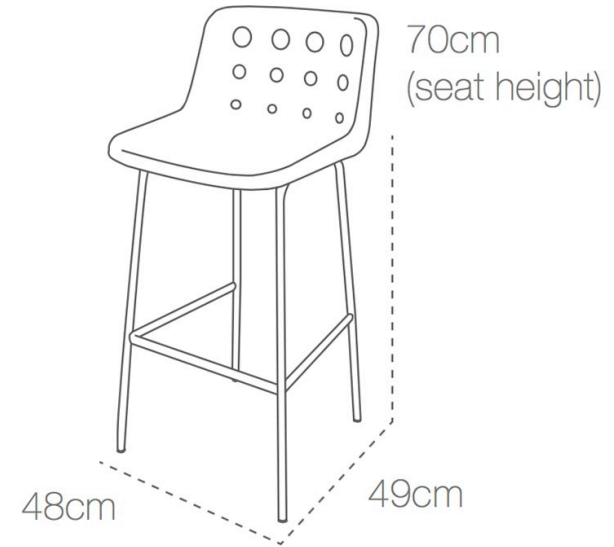

Polo 4 leg

Polo skid

POLO chairs and barstool
by Robin Day, 1970's iconic design

Polo barstool

Polo 5 star

Polo sled