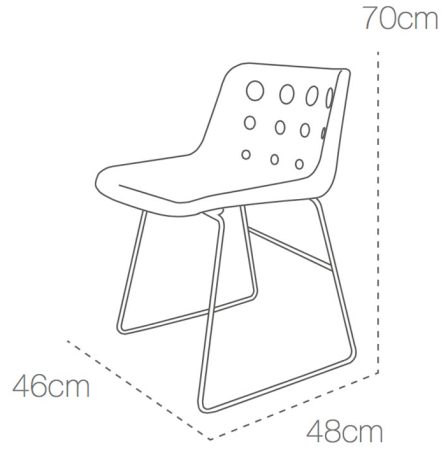

Polo 4 leg

Polo skid

POLO chairs and barstool
by Robin Day, 1970's iconic design

Polo barstool

Polo 5 star

Polo sled