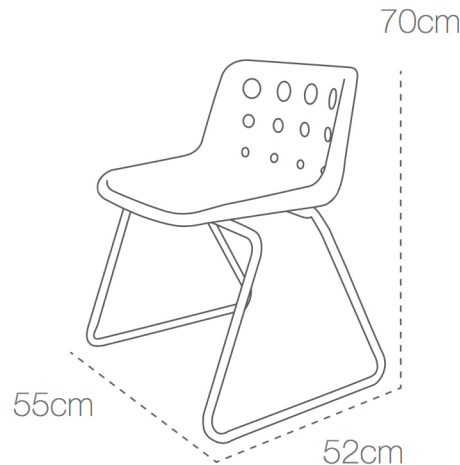

Polo 4 leg

Polo skid

POLO chairs and barstool
by Robin Day, 1970's iconic design

Polo barstool

Polo 5 star

Polo sled