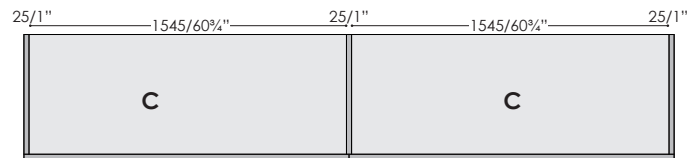

A= depth door included

A-607mm / 24"
Icona

A-615mm / 24 1/4"
Play

COMPLANAR COLUMNS & OPENING from Jesse