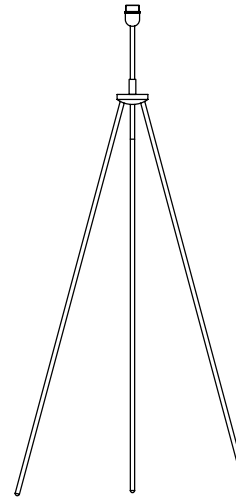

Tripod Base by innermost

innermost®

Product Category
Material

Base
Steel

Satin Nickel- 04

Ø 21cm / 8.3"

35cm / 13.8"

Tripod Base ³⁵
UK/EU BT012104
USA BT012304

Ø 70cm / 27.6"

120 - 150cm /
47.2" - 59.1"
* height adjustable

Tripod Base ^{FLOOR}
UK/EU BT011104
USA BT011304

SPECIFICATION	Lightsource	Cable	Switch
Tripod Base ³⁵ UK/EU BT012104 USA BT012304	UK/EU E14, Max 60W USA E26, Max 10W	80cm/ 31.5" to switch, 1.5m/ 59" to plug. Clear cable	Inline rocker
Tripod Base ^{FLOOR} UK/EU BT011104 USA BT011304	UK/EU E27, Max 100W USA E26, Max 15W	1.5m/ 59.1" to switch, 1.5m/ 59" to plug. Clear cable	Foot switch