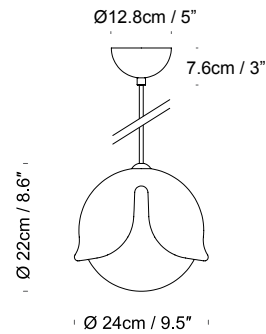

Snowdrop *by Stone Designs*

innermost®

Product Category Pendant
Material Aluminium & Glass

09- Purple/ 11- Orange/ 13- Green/ 14- Pink/ 27- Yellow/ 28- Aqua

Ceiling bracket hole centres 9cm / 3.5"

Snowdrop
 UK/EU PS069110XX
 USA PS069310XX

SPECIFICATION	Lightsource	Cable	Ceiling Rose
Snowdrop UK/EU PS069110XX USA PS069310XX	UK/EU E27, Max 100W USA E26, Max 15W Recommended bulb: LED Globe Bulbs 400 - 1000 Lumen output and from 2700K (for warmer with more colour) up to 6000K (daylight).	4m / 157.5", braided cable colour matches with product colour	Ceiling rose colour matches with product colour