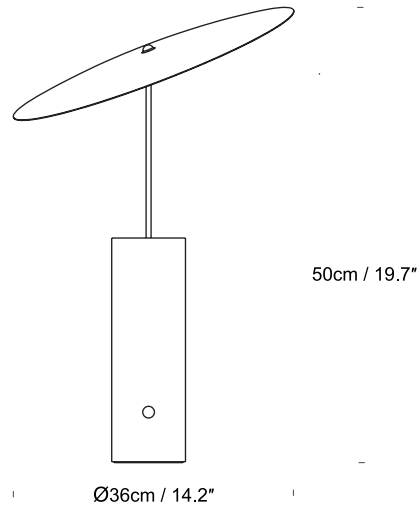

# Parasol *by Jonas Forsman*

innermost®

**Product Category** Table Lamp  
**Material** Steel

\*supplied with lightsource

01-White/ 02-Black/ 08-Red

**Parasol**  
 UK/EU LP0591XX  
 USA LP0593XX

SPECIFICATION	Lightsource	Cable
<b>Parasol</b> 40 UK/EU LP0591XX USA LP0593XX	Integrated LED Source, Sharp chip, chip life 30,000 hours 3x5W, 1200lm, 2700K, CRI (Ra)>82 Beam Angle 120° Dimmable	1.5m/ 59.1" to plug White Braided Cable