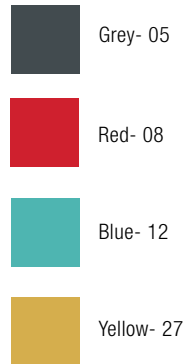

# Matrioshka by Stone Designs

**Product Category** Pendant  
**Material** Glass

05-Grey/ 08-Red/ 12-Blue/ 27-Yellow

**Matrioshka**  
 UK/EU PM0891XX  
 USA PM0893XX

SPECIFICATION	Lightsource	Cable	Ceiling Rose
<b>Matrioshka</b> UK/EU PM0891XX USA PM0893XX	UK/EU E27, Max 100W USA E26, Max 15W Recommended bulb: LED Globe Bulbs 400 - 1000 Lumen output and from 2700K (for warmer with more colour) up to 6000K (daylight).	4m / 157.5" White Cable	White