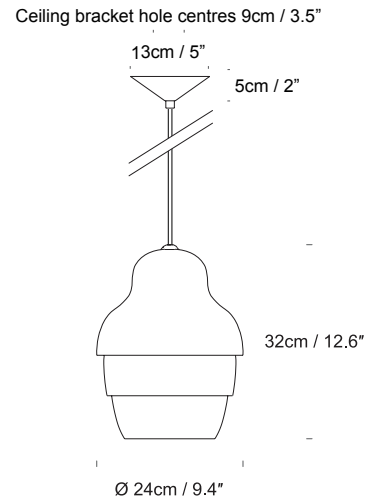

# Matrioshka by Stone Designs

**Product Category** Pendant  
**Material** Glass

05-Grey/ 08-Red/ 12-Blue/ 27-Yellow

**Matrioshka**  
 UK/EU PM0891XX  
 USA PM0893XX

SPECIFICATION	Lightsource	Cable	Ceiling Rose
<b>Matrioshka</b> UK/EU PM0891XX USA PM0893XX	UK/EU E27, Max 100W USA E26, Max 15W Recommended bulb: LED Globe Bulbs 400 - 1000 Lumen output and from 2700K (for warmer with more colour) up to 6000K (daylight).	4m / 157.5" White Cable	White