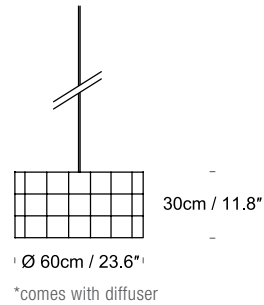

Lighthouse 46*30
SL02913000

SPECIFICATION	Lightsource
Lighthouse 30*20 SL02911000	UK/EU, Max 100W USA, Max 15W Recommended bulb: LED Globe Bulbs 400 - 1000 Lumen output and from 2700K (for warmer with more colour) up to 6000K (daylight)
Lighthouse 30*30 SL02912000	UK/EU, Max 100W USA, Max 15W Recommended bulb: LED Globe Bulbs 400 - 1000 Lumen output and from 2700K (for warmer with more colour) up to 6000K (daylight)
Lighthouse 46*30 SL02913000	UK/EU, Max 100W USA, Max 15W Recommended bulb: LED Globe Bulbs 400 - 1000 Lumen output and from 2700K (for warmer with more colour) up to 6000K (daylight)

Lighthouse 60*30
 SL03914500

Lighthouse 60*40
 With Diffuser SL039140
 No Diffuser SL029140

Lighthouse WALL
 UK/EU WL028100
 USA WL028300

SPECIFICATION

Lightsource

Lighthouse 60*30
 SL03914500

UK/EU, Max 100W USA, Max 15W
 Recommended bulb: LED Globe Bulbs 400 - 1000 Lumen output and from 2700K (for warmer with more colour) up to 6000K (daylight)