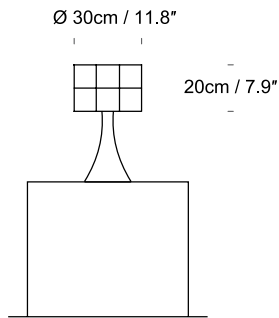

Lighthouse by innermost

innermost®

Product Category
Material

Shade
Polycarbonate

*supplied as shade only
*shades interchangeable between pendant and base

Lighthouse 30*20
SL02911000

Lighthouse 30*30
SL02912000

Lighthouse 46*30
SL02913000

SPECIFICATION	Lightsource
Lighthouse 30*20 SL02911000	UK/EU, Max 100W USA, Max 15W Recommended bulb: LED Globe Bulbs 400 - 1000 Lumen output and from 2700K (for warmer with more colour) up to 6000K (daylight)
Lighthouse 30*30 SL02912000	UK/EU, Max 100W USA, Max 15W Recommended bulb: LED Globe Bulbs 400 - 1000 Lumen output and from 2700K (for warmer with more colour) up to 6000K (daylight)
Lighthouse 46*30 SL02913000	UK/EU, Max 100W USA, Max 15W Recommended bulb: LED Globe Bulbs 400 - 1000 Lumen output and from 2700K (for warmer with more colour) up to 6000K (daylight)

Lighthouse 60*30
 SL03914500

Lighthouse 60*40
 With Diffuser SL039140
 No Diffuser SL029140

Lighthouse WALL
 UK/EU WL028100
 USA WL028300

SPECIFICATION

Lightsource

Lighthouse 60*30
 SL03914500

UK/EU, Max 100W USA, Max 15W
 Recommended bulb: LED Globe Bulbs 400 - 1000 Lumen output and from 2700K (for warmer with more colour) up to 6000K (daylight)