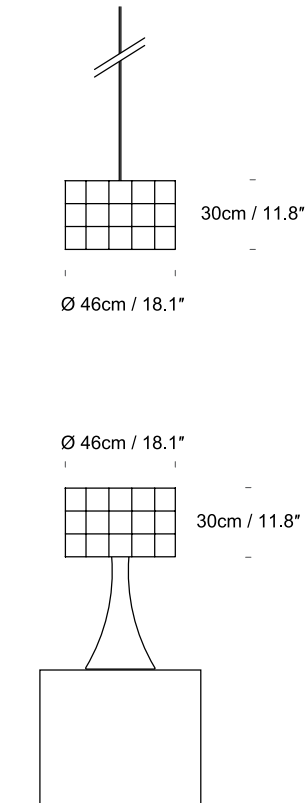

Lighthouse by innermost

innermost®

Product Category
Material

Shade
Polycarbonate

*supplied as shade only
*shades interchangeable between pendant and base

Lighthouse 30*20
SL02911000

Lighthouse 30*30
SL02912000

Lighthouse 46*30
SL02913000

SPECIFICATION	Lightsource
Lighthouse 30*20 SL02911000	UK/EU, Max 100W USA, Max 15W Recommended bulb: LED Globe Bulbs 400 - 1000 Lumen output and from 2700K (for warmer with more colour) up to 6000K (daylight)
Lighthouse 30*30 SL02912000	UK/EU, Max 100W USA, Max 15W Recommended bulb: LED Globe Bulbs 400 - 1000 Lumen output and from 2700K (for warmer with more colour) up to 6000K (daylight)
Lighthouse 46*30 SL02913000	UK/EU, Max 100W USA, Max 15W Recommended bulb: LED Globe Bulbs 400 - 1000 Lumen output and from 2700K (for warmer with more colour) up to 6000K (daylight)

Lighthouse 60*30
 SL03914500

Lighthouse 60*40
 With Diffuser SL039140
 No Diffuser SL029140

Lighthouse WALL
 UK/EU WL028100
 USA WL028300

SPECIFICATION

Lightsource

Lighthouse 60*30
 SL03914500

UK/EU, Max 100W USA, Max 15W
 Recommended bulb: LED Globe Bulbs 400 - 1000 Lumen output and from 2700K (for warmer with more colour) up to 6000K (daylight)