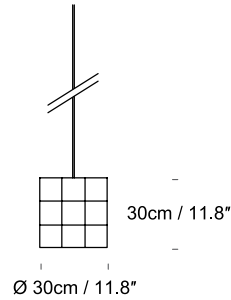

Lighthouse by innermost

innermost®

Product Category
Material

Shade
Polycarbonate

*supplied as shade only
*shades interchangeable between pendant and base

Lighthouse 30*20
SL02911000

Lighthouse 30*30
SL02912000

Lighthouse 46*30
SL02913000

SPECIFICATION	Lightsource
Lighthouse 30*20 SL02911000	UK/EU, Max 100W USA, Max 15W Recommended bulb: LED Globe Bulbs 400 - 1000 Lumen output and from 2700K (for warmer with more colour) up to 6000K (daylight)
Lighthouse 30*30 SL02912000	UK/EU, Max 100W USA, Max 15W Recommended bulb: LED Globe Bulbs 400 - 1000 Lumen output and from 2700K (for warmer with more colour) up to 6000K (daylight)
Lighthouse 46*30 SL02913000	UK/EU, Max 100W USA, Max 15W Recommended bulb: LED Globe Bulbs 400 - 1000 Lumen output and from 2700K (for warmer with more colour) up to 6000K (daylight)

Lighthouse 60*30
 SL03914500

Lighthouse 60*40
 With Diffuser SL039140
 No Diffuser SL029140

Lighthouse WALL
 UK/EU WL028100
 USA WL028300

SPECIFICATION

Lightsource

Lighthouse 60*30
 SL03914500

UK/EU, Max 100W USA, Max 15W
 Recommended bulb: LED Globe Bulbs 400 - 1000 Lumen output and from 2700K (for warmer with more colour) up to 6000K (daylight)