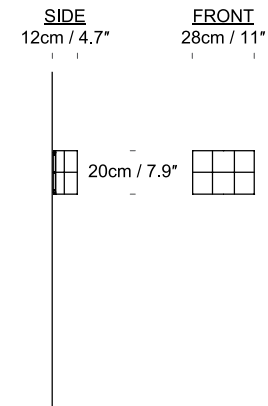

Lighthouse 60*30
 SL03914500

Lighthouse 60*40
 With Diffuser SL039140
 No Diffuser SL029140

Lighthouse WALL
 UK/EU WL028100
 USA WL028300

SPECIFICATION

Lightsource

Lighthouse 60*30
 SL03914500

UK/EU, Max 100W USA, Max 15W
 Recommended bulb: LED Globe Bulbs 400 - 1000 Lumen output and from 2700K (for warmer with more colour) up to 6000K (daylight)