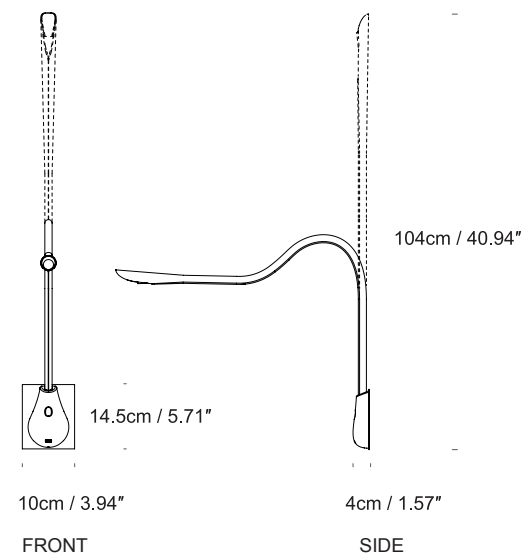

Product Category Wall Light
Material Steel, Aluminium, Leather

*supplied with lightsource

01-White *(White leather upholstery, White inner hood, White semi-gloss switch box)*
 10-Brown *(Brown leather upholstery, Gold anodised aluminium inner hood, Black semi-gloss switch box)*

Cobra 90
UK/EU WC078190XX

Cobra 90 (UL version)
USA WC078390XX

SPECIFICATION	Lightsource	Other Details
Cobra 90 UK/EU WC078190XX	Integrated LED Source, Philips chip, chip life 40,000 hours 3W, 160lm, 3000K, CRI (Ra) 80 Beam Angle 160°	Cosmetic plate optional for UK/EU USB output 1.2A
Cobra 90 (UL version) USA WC078390XX	Integrated LED Source, Philips chip, chip life 40,000 hours 3W, 160lm, 3000K, CRI (Ra) 80 Beam Angle 160°	USB output 1.2A