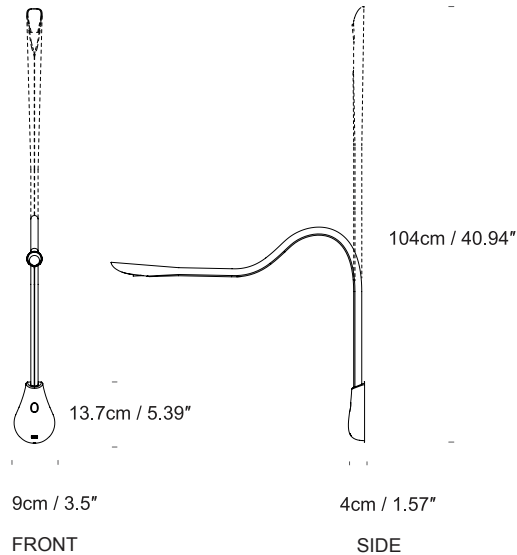

Product Category Wall Light
Material Steel, Aluminium, Leather

*supplied with lightsource

01-White *(White leather upholstery, White inner hood, White semi-gloss switch box)*
 10-Brown *(Brown leather upholstery, Gold anodised aluminium inner hood, Black semi-gloss switch box)*

Cobra 90
UK/EU WC078190XX

Cobra 90 (UL version)
USA WC078390XX

SPECIFICATION	Lightsource	Other Details
Cobra 90 UK/EU WC078190XX	Integrated LED Source, Philips chip, chip life 40,000 hours 3W, 160lm, 3000K, CRI (Ra) 80 Beam Angle 160°	Cosmetic plate optional for UK/EU USB output 1.2A
Cobra 90 (UL version) USA WC078390XX	Integrated LED Source, Philips chip, chip life 40,000 hours 3W, 160lm, 3000K, CRI (Ra) 80 Beam Angle 160°	USB output 1.2A