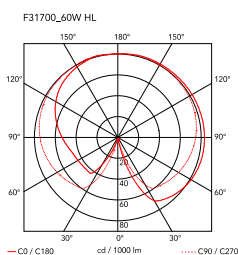

IC Lights Table 1 High

by Michael Anastassiades , 2014

Table lamp providing diffused light. Frame in brass, brushed and transparent varnished or chrome steel. Blown glass opal diffuser. Dimmer on the power chord.

Mounting	Table
Environment	Indoor
Finish	Brushed brass, Chrome
Weight	1.7 Kg
Light sources available	1 x LED E14 8W Dim. T28 3000K 700lm - RF26565
Emergency	Without
Switching	Dimmer on the power chord.
Voltage	220-240V
Power	MAX 60W
Battery	No
Supply included	No