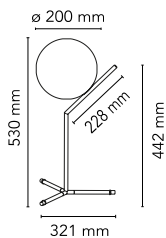

IC Lights Table 1 High

by Michael Anastassiades , 2014

Table lamp providing diffused light. Frame in brass, brushed and transparent varnished or chrome steel. Blown glass opal diffuser. Dimmer on the power chord.

Mounting	Table
Environment	Indoor
Finish	Brushed brass, Chrome
Weight	1.7 Kg
Light sources available	1 x LED E14 8W Dim. T28 3000K 700lm - RF26565
Emergency	Without
Switching	Dimmer on the power chord.
Voltage	220-240V
Power	MAX 60W
Battery	No
Supply included	No