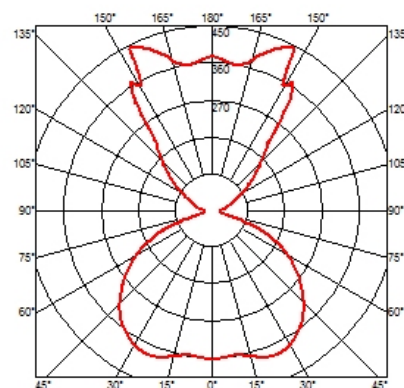

CERTIFICATIONS