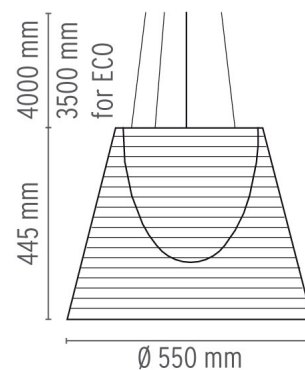

## KTRIBE S3

|                                |  |
|--------------------------------|--|
| <b>Aiming</b>                  | Fixed  |
| <b>Mounting</b>                | Pendant  |
| <b>Type of ceiling pendant</b> | Suspension cable   |
| <b>Lamps description</b>       | 1 x MAX 205W E27 HSGS  |
| <b>Environment</b>             | Indoor   |
| <b>Finish</b>                  | Aluminized bronze, Aluminized silver, Fumée, Transparent   |
| <b>Technical description</b>   | Suspension lamp providing diffused light. PC (polycarbonate) inner diffuser, with opal white finish. Outer diffusers in transparent or fumée PMMA (polymethylmethacrylate), and silver or bronze on the inner surface, by vacuum aluminum coating. Three stainless steel cables, length 4000 mm for suspension of the diffuser assembly. White ceiling rose. |

## PHYSICAL

|                              |                     |
|------------------------------|---------------------|
| <b>Supply</b>                | Terminal block      |
| <b>Cord length (mm)</b>      | 4000                |
| <b>Construction material</b> | PMMA, Polycarbonate |
| <b>Weight (kg)</b>           | 4.5                 |

## DIMENSIONS

### DIMENSIONS