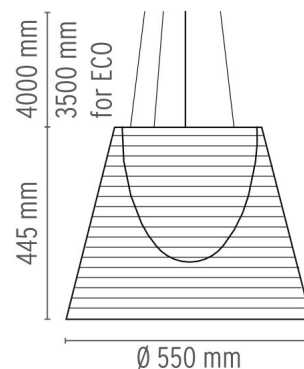

## KTRIBE S3

|                                |  |
|--------------------------------|--|
| <b>Aiming</b>                  | Fixed  |
| <b>Mounting</b>                | Pendant  |
| <b>Type of ceiling pendant</b> | Suspension cable   |
| <b>Lamps description</b>       | 1 x MAX 205W E27 HSGS  |
| <b>Environment</b>             | Indoor   |
| <b>Finish</b>                  | Aluminized bronze, Aluminized silver, Fumée, Transparent   |
| <b>Technical description</b>   | Suspension lamp providing diffused light. PC (polycarbonate) inner diffuser, with opal white finish. Outer diffusers in transparent or fumée PMMA (polymethylmethacrylate), and silver or bronze on the inner surface, by vacuum aluminum coating. Three stainless steel cables, length 4000 mm for suspension of the diffuser assembly. White ceiling rose. |

## PHYSICAL

|                              |                     |
|------------------------------|---------------------|
| <b>Supply</b>                | Terminal block      |
| <b>Cord length (mm)</b>      | 4000                |
| <b>Construction material</b> | PMMA, Polycarbonate |
| <b>Weight (kg)</b>           | 4.5                 |

## DIMENSIONS

### DIMENSIONS