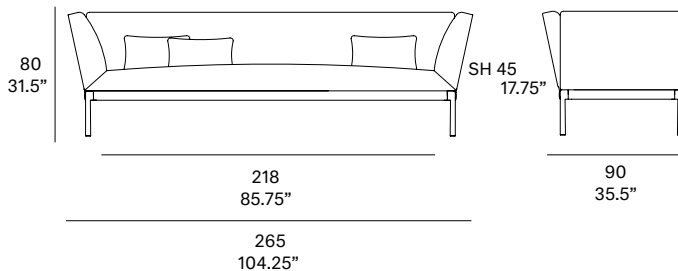

“Livit” XL sofa with high armrest / sofá XL brazos altos

C467

OUT

Sofa with high armrest with structure made of high resistance aluminum profile and legs of injected aluminum, finished with polyester powder. Possibility of customization through a wide variety of technical fabrics completely suitable for outdoor use. Removable upholstered cover.

3 loose cushions 19.75" x 12.5" included.

Sofá de brazos altos con estructura en perfilería de aluminio de alta resistencia y patas en inyección de aluminio, acabado en pintura de polvo de poliéster. Posibilidad de personalización mediante un amplia variedad de tejidos totalmente aptos para exteriores. Tapicería desenfundable.

3 cojines decorativos de 50x32 cm incluido.

Shipment details

Qty	1 sofa (1 box)
Volume	2,40 m ³ / 84.8 ft ³
Gross weight	68 kg / 150 lb
Net weight	58 kg / 128 lb
Item dimensions (width x depth x height)	265 x 90 x 80 cm 104.25" x 35.5" x 31.5"
COM (1,40 - 1,50 m / 54"-59")	upholstered: 8,5 m / 9.3 yd loose cushions: 1,5 m / 1.7 yd