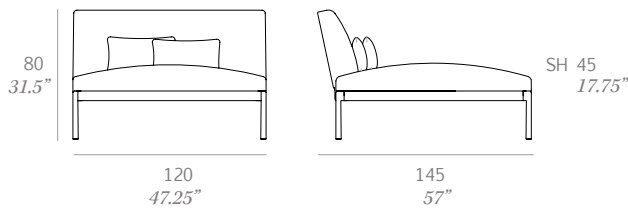

#### Shipment details

Qty	1 module (1 box)
Volume	1,80 m <sup>3</sup> / 63.6 ft <sup>3</sup>
Gross weight	42 kg / 93 lb
Net weight	34 kg / 75 lb
Item dimensions (width x depth x height)	120 x 145 x 80 cm 47.25" x 57" x 31.5"
COM (1,40 - 1,50 m / 54"-59")	upholstered: 4,9 m / 5.4 yd loose cushions: 1 m / 1.1 yd