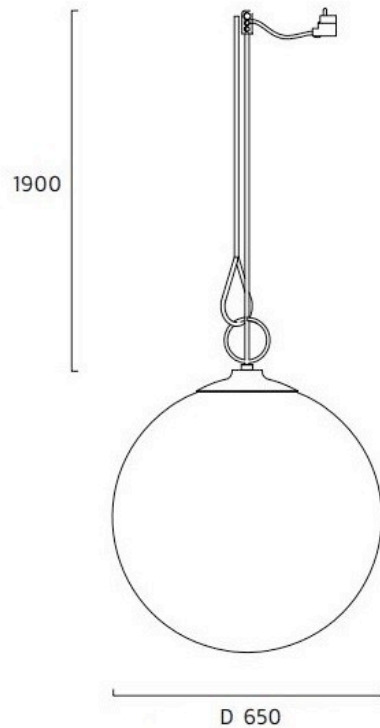

2 x 650mm diameter Fisherman pendants
in stock with Natural netting.

FISHERMAN PENDANT by Zero Lighting

Designer: Mattias Ståhlbom

The Fisherman pendant from Zero Lighting in Sweden has been inspired by the buoys fishermen used to keep their nests a float on the oceans. Now their design has been used to create an adventurous vibe in a contemporary setting.

This designer pendant has a shade in opal UV-stable polyethene which hangs in handmade netting finished in white, orange or natural. Other colours are available upon request.

Lamp: 1 x 46watt E27

Range sizes: 300mm, 400mm and 650mm diameter

Drop: 1.9 meters

Standard Recommended Price:

£794.00 inc vat

Stock sale price:

£650.00 each (two in stock with Natural netting)